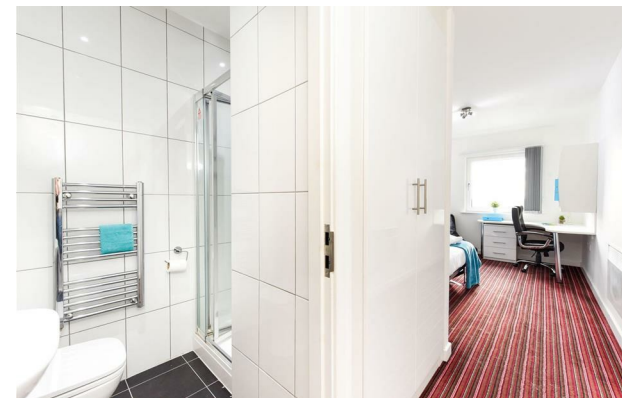

Brookland Rd | | Leicester | LE2 6BH

£155 Per week

Brookland Rd |
Leicester | LE2 6BH
£155 Per week

LEICESTER | STUDENT | SEPTEMBER

- Upperton Road social spaces
- Bike storage
- High speed Wi-Fi
- Utilities including water and heating
- Strong community
- Onsite social events
- Onsite laundry facilities
- Contents insurance
- Excellent location
- Student only